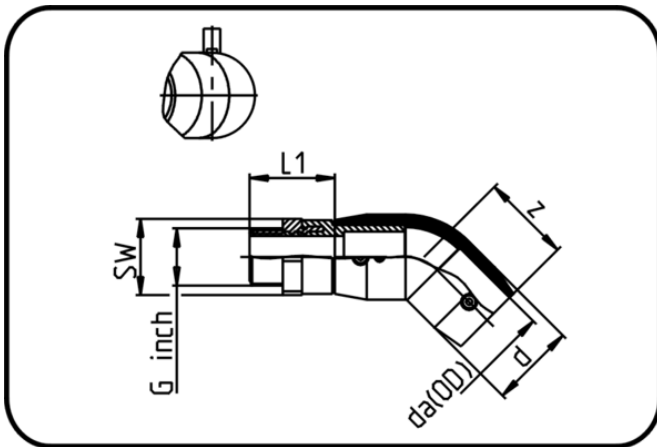

Electro Fusion Fittings

Code: 188

- E-Adaptor Elbow 45°
- with brass-male thread
- injection moulded
- Electro-fusion
- PE 100-RC black

| Dimension | Code | Detail | da(OD) mm | z mm | L1 mm | d mm | SW mm | G inch | Weight |
|------------|----------------|---------------------|--------------|---------|----------|---------|----------|-----------|--------|
| 20 X 1/2 | 70.188.2020.11 | 20X1/2" SDR 11 | 20 | 52 | 45 | 30 | 32 | 0,5 | 0.149 |
| 25 X 3/4 | 70.188.2525.11 | 25X3/4" SDR 11 | 25 | 52 | 46 | 35 | 36 | 0,75 | 0.18 |
| 32 X 1 | 70.188.3232.11 | 32X1" SDR 11 | 32 | 56 | 49 | 42 | 41 | 1 | 0.26 |
| 40 X 1 1/4 | 70.188.4040.11 | 40X1 1/4" SDR 17-11 | 40 | 63 | 52 | 53 | 50 | 1,25 | 0.4 |
| 50 X 1 1/2 | 70.188.5050.11 | 50X1 1/2" SDR 17-11 | 50 | 70 | 55 | 67 | 60 | 1,5 | 0.572 |
| 63 X 2 | 70.188.6363.11 | 63X2" SDR 17-11 | 63 | 82 | 62 | 83 | 70 | 2 | 0.903 |