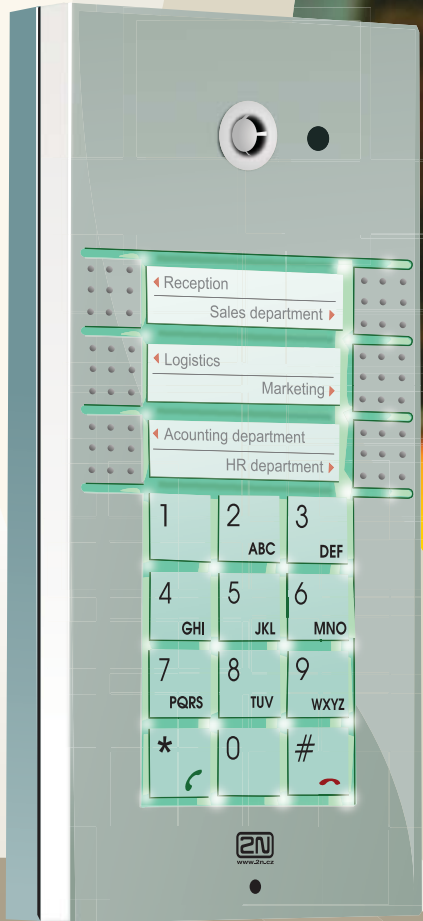

2N Helios

Telephone based door entry solution

- ◆ Are you tired of constantly looking for your keys? Would you like to open your door using a code or your mobile telephone?
- ◆ Do you want to not only hear the person outside your door, but see him/her also?
- ◆ Are you away from home/the office but still want to open your door to a visitor?
- ◆ Do you require simple functions from your door system or are you particular about modern design?

Thanks to the 2N Helios door entry system you do not have to wait at home for delivery of an important document. You can open the entrance door remotely using your mobile phone.

Mr. Brown is leaving his house and activates the Departure mode via his desk phone on his 2N Helios door entry system.

Mr. Smith, a colleague of Mr Brown, arrives and brings him an important draft project. He rings the bell, but nobody is at home.

Mr. Brown's phone is ringing on his way to a meeting. Somebody is calling at his house entrance and the call is redirected to his mobile.

His colleague Mr. Smith is standing outside his house and Mr. Brown finds out that his colleague has brought him an important document.

Mr. Brown enters a code on his mobile phone and opens the door for Mr. Smith.